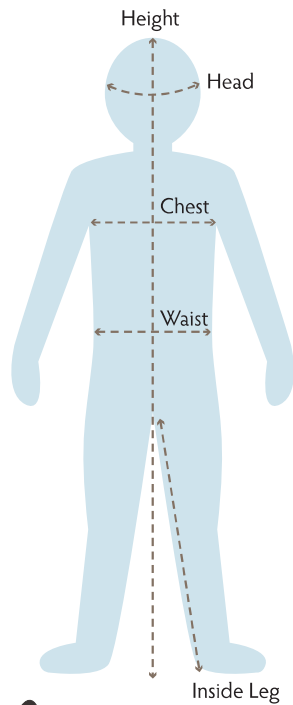

SIZE GUIDE

What's your Frugi size?

Ages	Height	Chest	Waist	Inside Leg	Weight lbs	Weight kg
Tiny baby	up to 50cm	36cm	36cm	17cm	5-6lbs	up to 2.5kg
Newborn	50-56cm	38.5cm	39cm	19cm	6-7lbs	2.5-3.4kg
0-3m	56-62cm	42.5	43cm	21cm	7-13lbs	3.4-6kg
3-6m	62-68cm	45.5cm	45cm	24cm	13-18lbs	6-8kg
6-12m	68-80cm	49cm	49cm	31cm	18-23lbs	8-10kg
12-18m	80-86cm	51cm	50cm	34.5cm	N/A	N/A
18-24m	86-92cm	52.5cm	50.5cm	38cm	N/A	N/A
1-2y	86-92cm	52.5cm	50.5cm	38cm	N/A	N/A
2-3y	92-98cm	54cm	52.5cm	41cm	N/A	N/A
3-4y	98-104cm	56cm	54.5cm	45cm	N/A	N/A
4-5y	104-110cm	58cm	55cm	49cm	N/A	N/A
5-6y	110-116cm	61cm	56cm	52cm	N/A	N/A
6-7y	116-122cm	63cm	57cm	56cm	N/A	N/A
7-8y	122-128cm	64cm	59cm	59cm	N/A	N/A
8-9y	128-134cm	66.5cm	60.5cm	62.5cm	N/A	N/A
9-10y	134-140cm	71cm	62cm	65cm	N/A	N/A

Wellington Boots Size

UK	EU
UK4	EU20.5
UK5	EU21.5
UK6	EU23
UK7	EU24
UK8	EU25.5
UK9	EU26.5
UK10	EU28
UK11	EU29
UK12	EU30.5
UK13	EU32
UK1	EU33
UK2	EU34.5

Sock Sizes

Ages	UK	EU
0-6m	0-1	10-14
6-12m	1-2	15-18
1-2y	3-6	19-23
2-3y	6-8	23-26
3-4y	8-9	26-27
4-6y	9-12	27-30
6-8y	13-2	31-34
8-10y	3-5	35-38

Hat Sizes

Ages	Head
0-6m	45cm
6-12m	48cm
1-2y	51cm
2-4y	52cm
4-6y	53cm
6-8y	54cm
8-10y	55cm